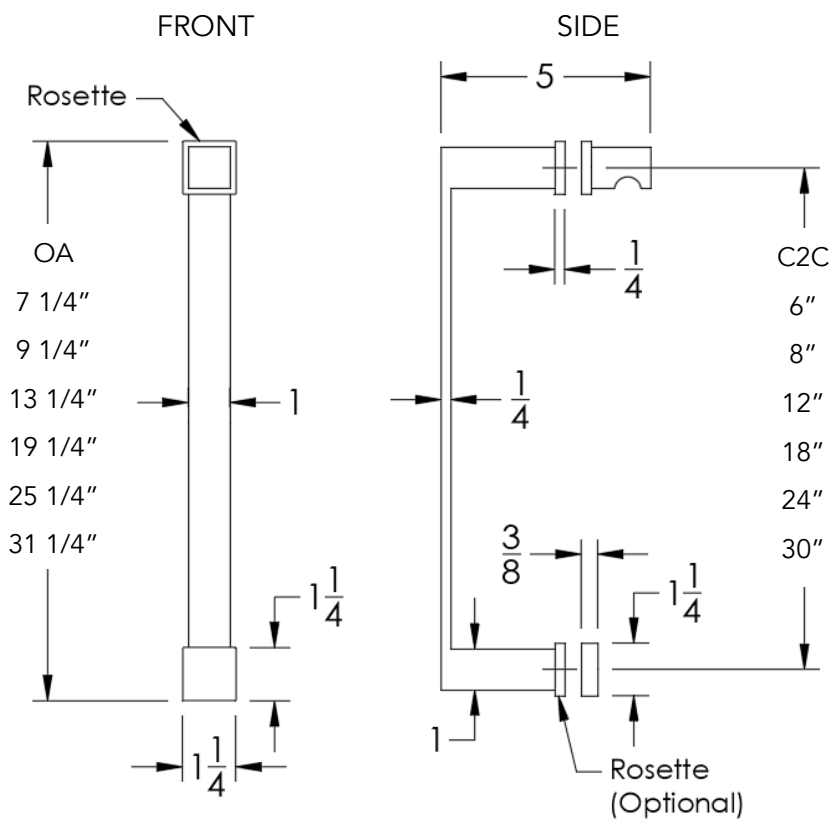

neelnox

LET
THERE
BE **DESIGN.**

FEATURES

- Premium 304 Grade Stainless Steel
- Solid Mount Construction
- Concealed Installation Hardware
- Solid End Cap provided for side opposite to the door for a seamless look

No Rosette

Medium Rosette

Single Door Handle
with Knob shown
with a medium Rosette

COLLECTION GRANDE

SINGLE DOOR HANDLE WITH KNOB

| Model | Product | Finishes Available |
|----------------|------------------------------|---|
| GRN-SDKN-XX-XX | Single Door Handle With Knob | Multiple finishes available. Over 23 finishes to choose from. |

| OA | C2C | No Rosette | Medium Rosette |
|---------|-----|---------------|----------------|
| 7 1/4" | 6" | GRN-SDKN6-NR | GRN-SDKN6-MR |
| 9 1/4" | 8" | GRN-SDKN8-NR | GRN-SDKN8-MR |
| 13 1/4" | 12" | GRN-SDKN12-NR | GRN-SDKN12-MR |
| 19 1/4" | 18" | GRN-SDKN18-NR | GRN-SDKN18-MR |
| 25 1/4" | 24" | GRN-SDKN24-NR | GRN-SDKN24-MR |
| 31 1/4" | 30" | GRN-SDKN30-NR | GRN-SDKN30-MR |

Installation Notes: Center to center hole drilling dimension are same as mentioned in column. Diameter of glass hole for installation is 1/2".

Standard hardware supplied can accommodate glass thicknesses 1/4" to 1/2". Please contact us for custom hardware in case glass thickness exceeds 1/2".